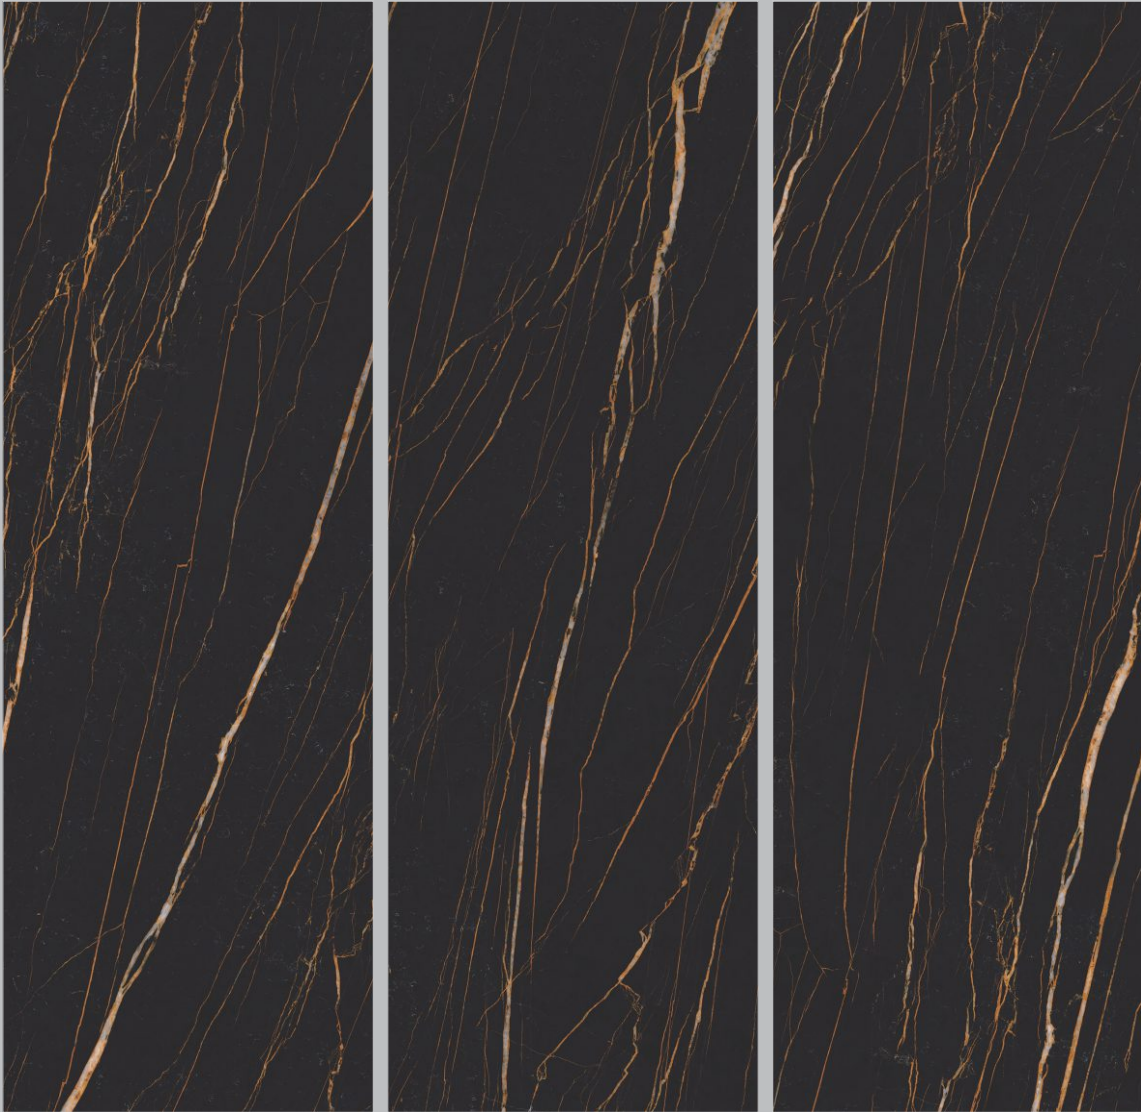

BRILLO HIGH GLOSS SURFACE

BLACK GOLD

Size	Surface	Random	Thickness	Type
800x2400mm	High Gloss	4	15mm	Black Body