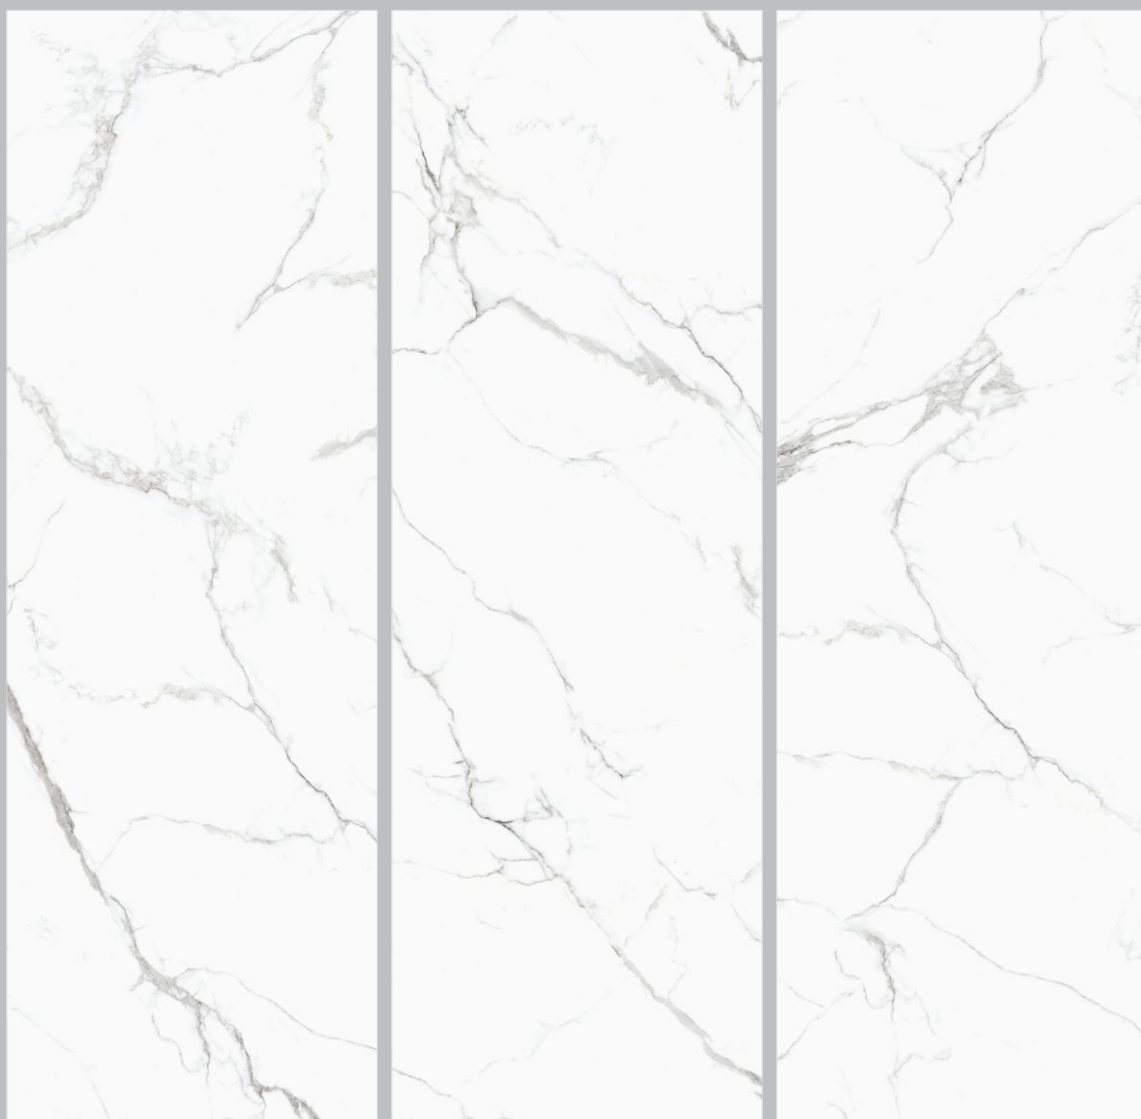

BRILLO HIGH GLOSS SURFACE

STATUARIO GREY

Size	Surface	Random	Thickness	Type
800x2400mm	High Gloss	3	15mm	White Body