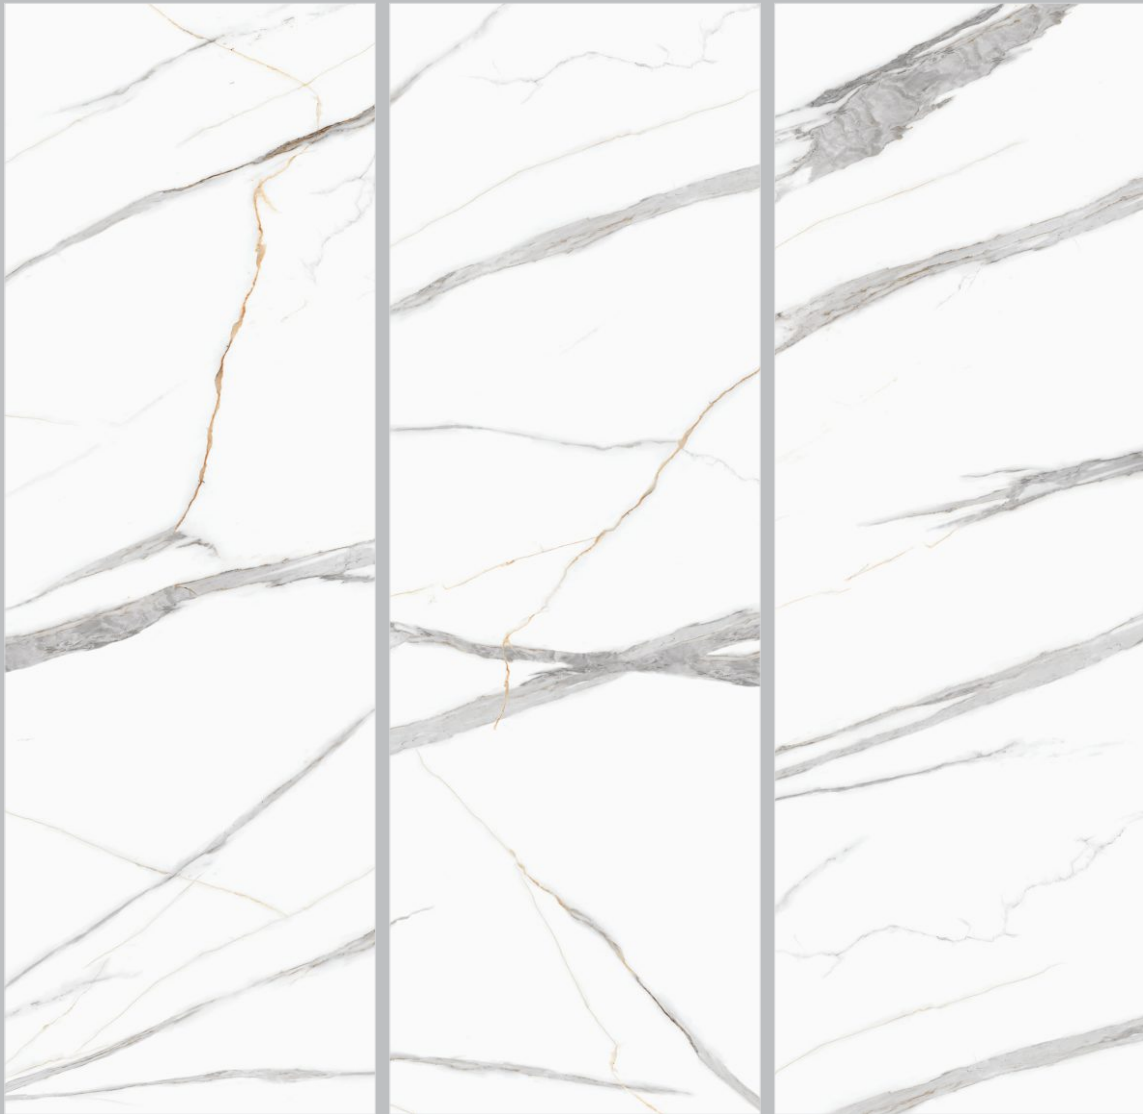

BRILLO HIGH GLOSS SURFACE

STATUARIO PEARL

Size	Surface	Random	Thickness	Type
800x2400mm	High Gloss	3	15mm	White Body

BRILLO HIGH GLOSS SURFACE

STATUARIO FORST

Size	Surface	Random	Thickness	Type
800x2400mm	High Gloss	3	15mm	White Body