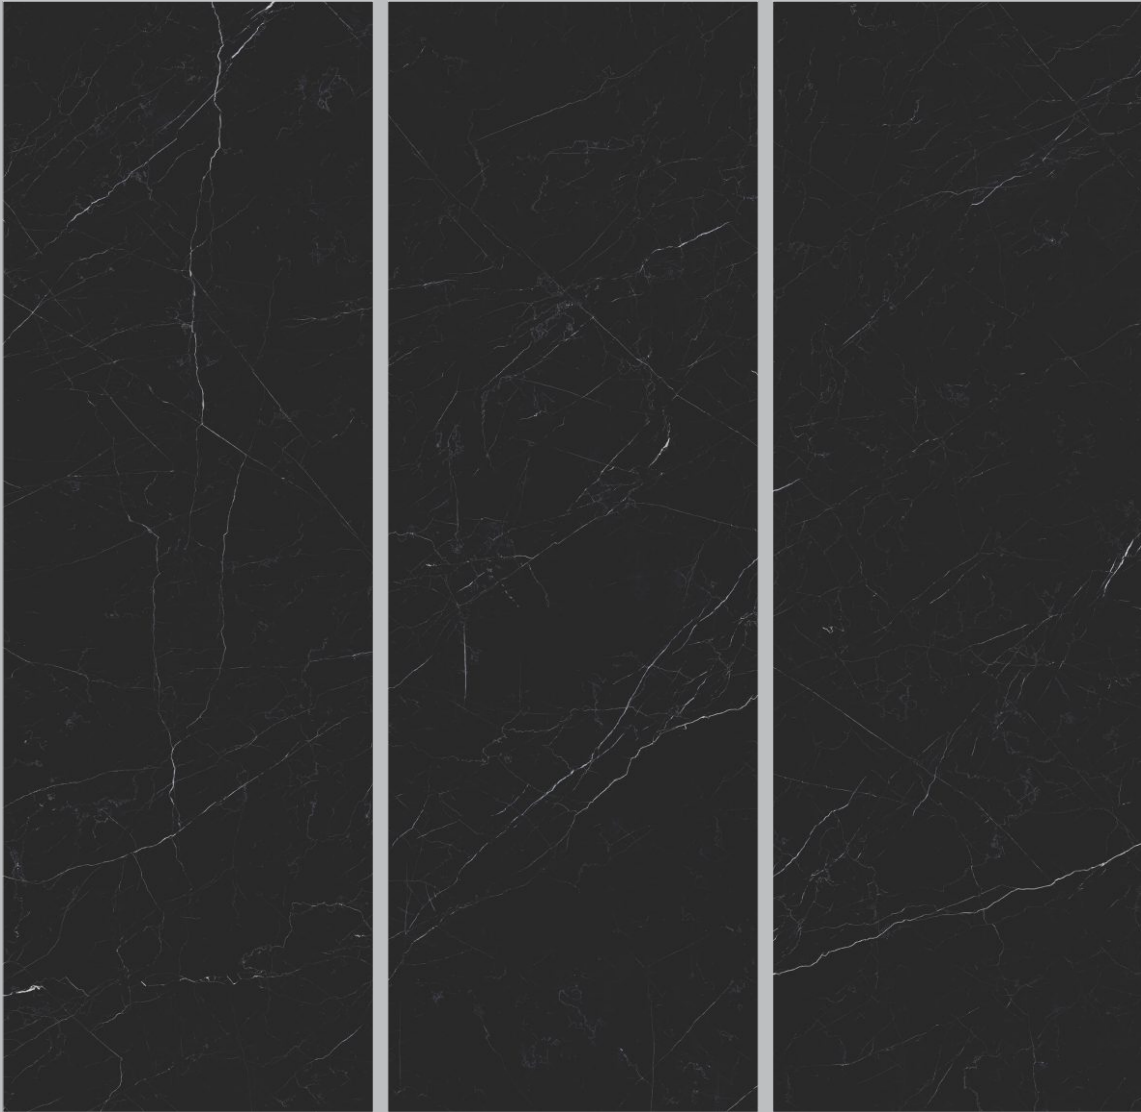

BRILLO HIGH GLOSS SURFACE

BARDILIO NERO

Size	Surface	Random	Thickness	Type
800x2400mm	High Gloss	2	15mm	Black Body

BRILLO HIGH GLOSS SURFACE

BELGIUN BLACK

Size	Surface	Random	Thickness	Type
800x2400mm	High Gloss	3	15mm	Black Body