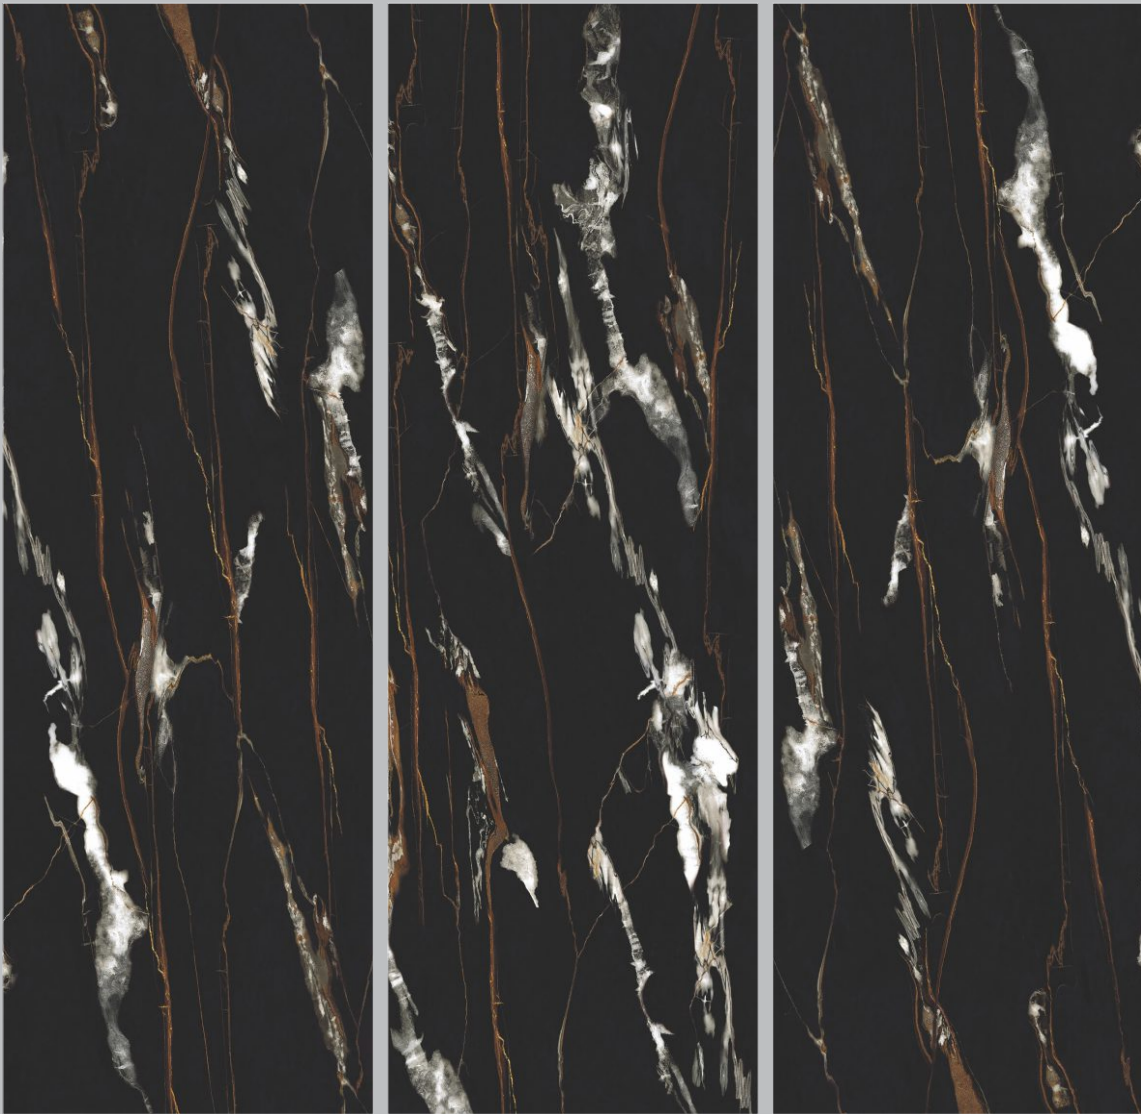

BRILLO HIGH GLOSS SURFACE

BLACK GOLD

Size	Surface	Random	Thickness	Type
800x2400mm	High Gloss	4	15mm	Black Body

BRILLO HIGH GLOSS SURFACE

BLACK RIVER

Size	Surface	Random	Thickness	Type
800x2400mm	High Gloss	2	15mm	Black Body