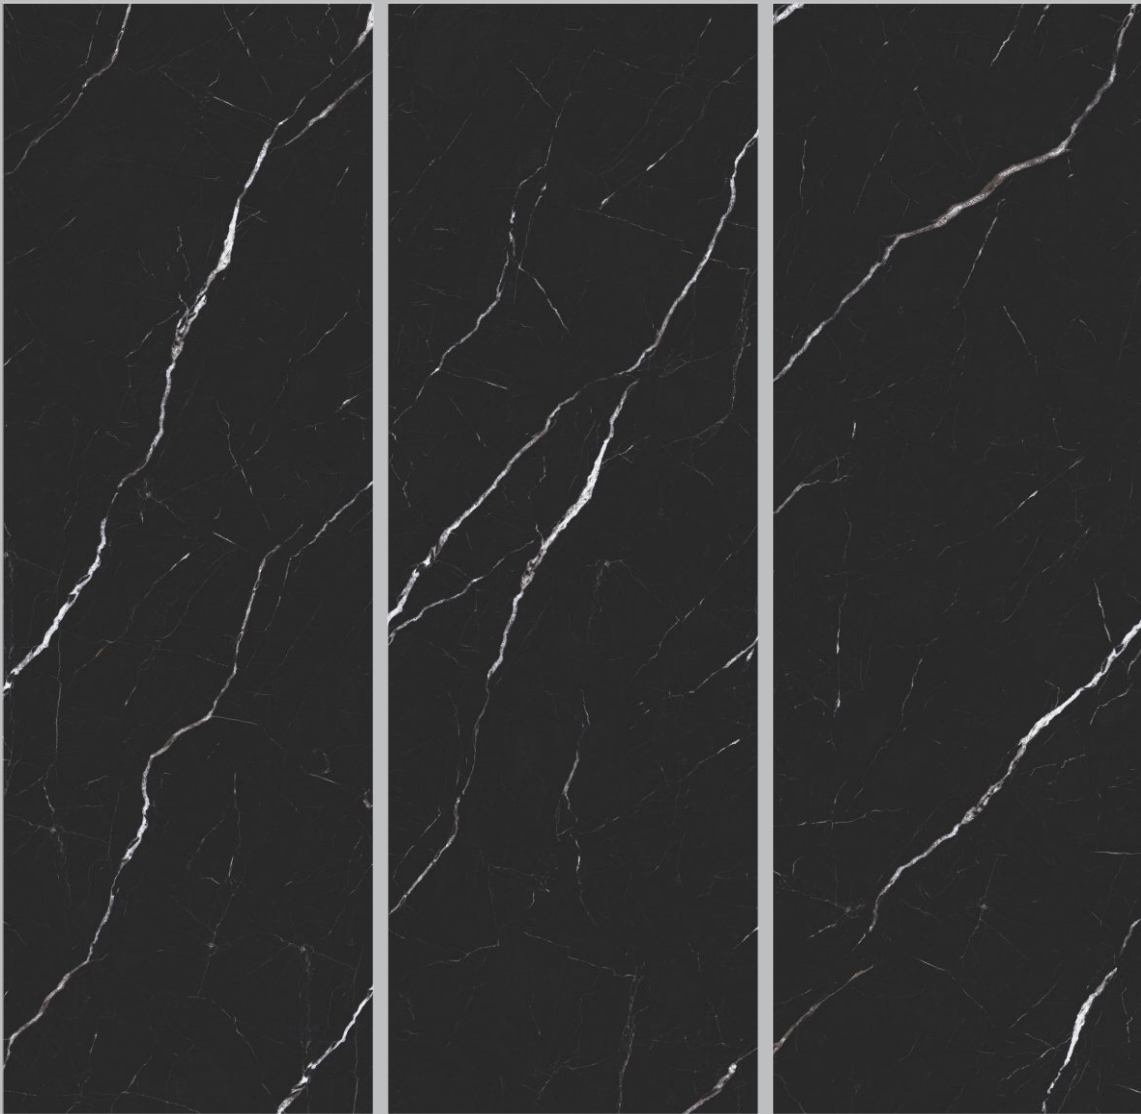

BRILLO HIGH GLOSS SURFACE

LAURENT NOIR

Size	Surface	Thickness	Type
800x2400mm	High Gloss	15mm	Black Body

BRILLO HIGH GLOSS SURFACE

MARQUINA BLACK

Size	Surface	Random	Thickness	Type
800x2400mm	High Gloss	3	15mm	Black Body