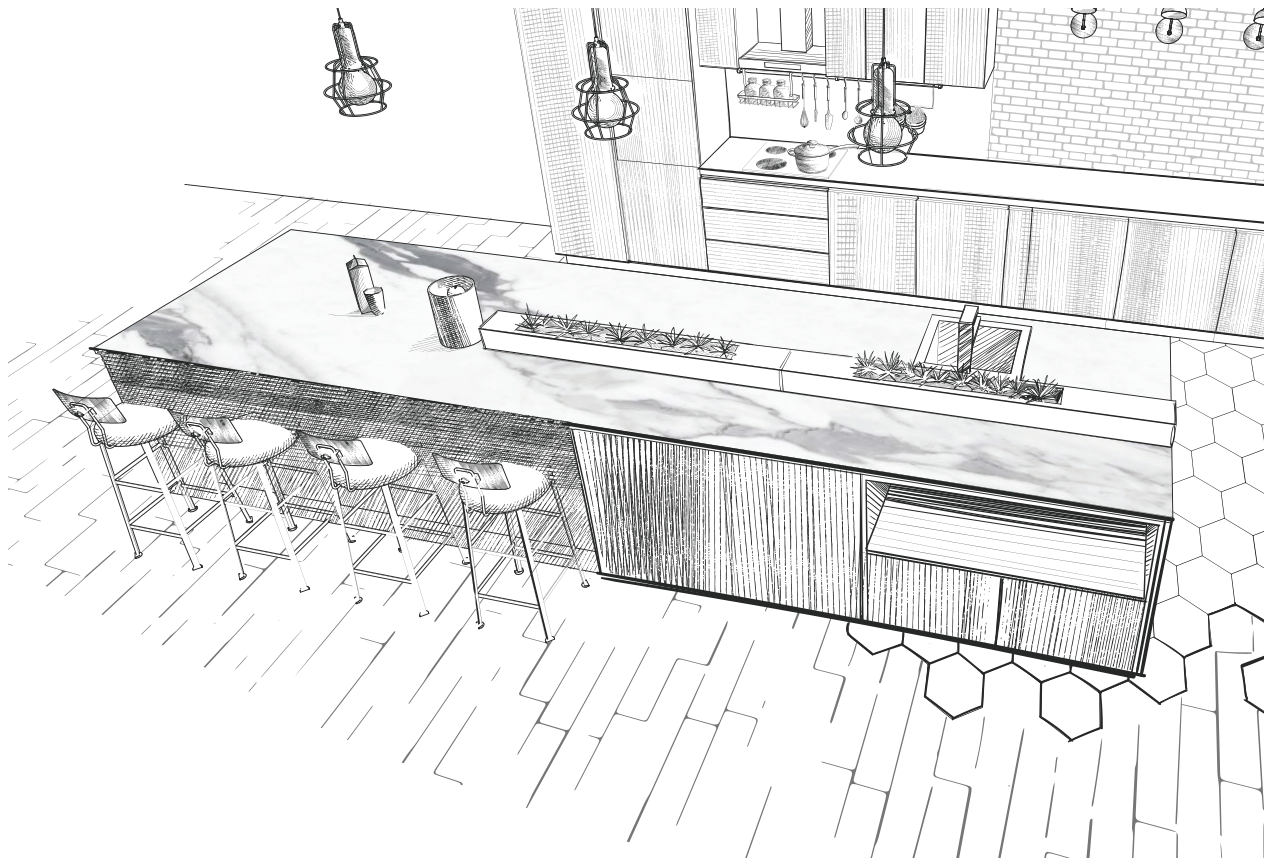

SUCERAMICA®

Inspirate y haz realidad tus ideas

GRESTEK
MARBLEX

EXPRESSION OF EXTRAVAGANCE

800x2400mm

15mm Thickness _ High Gloss Surface

**CHOOSE A
LAVISH LIFESTYLE
WITH AGL**

INTRODUCTION