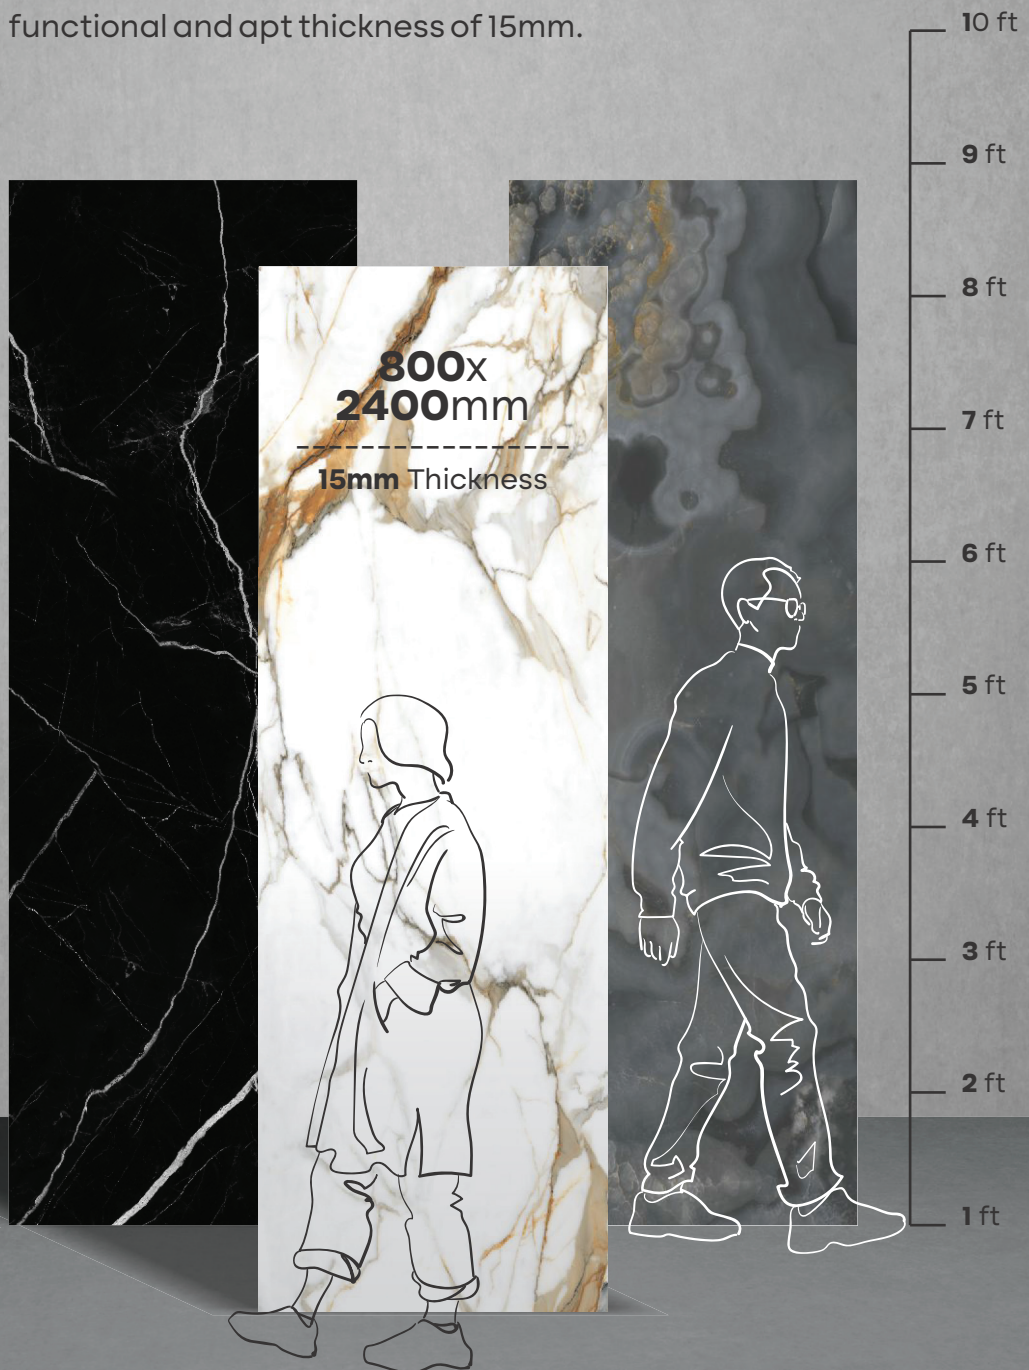

REIMAGINE THE FORMAT

Think big and different with MarbleX from AGL. A class in itself, the collection redefines the frontiers of large format and spacious living with its magnificent size and grace. The collection is felicitous to adorn the distinguished elements of your spaces and interiors with its glorious size of 800x2400mm and its highly functional and apt thickness of 15mm.