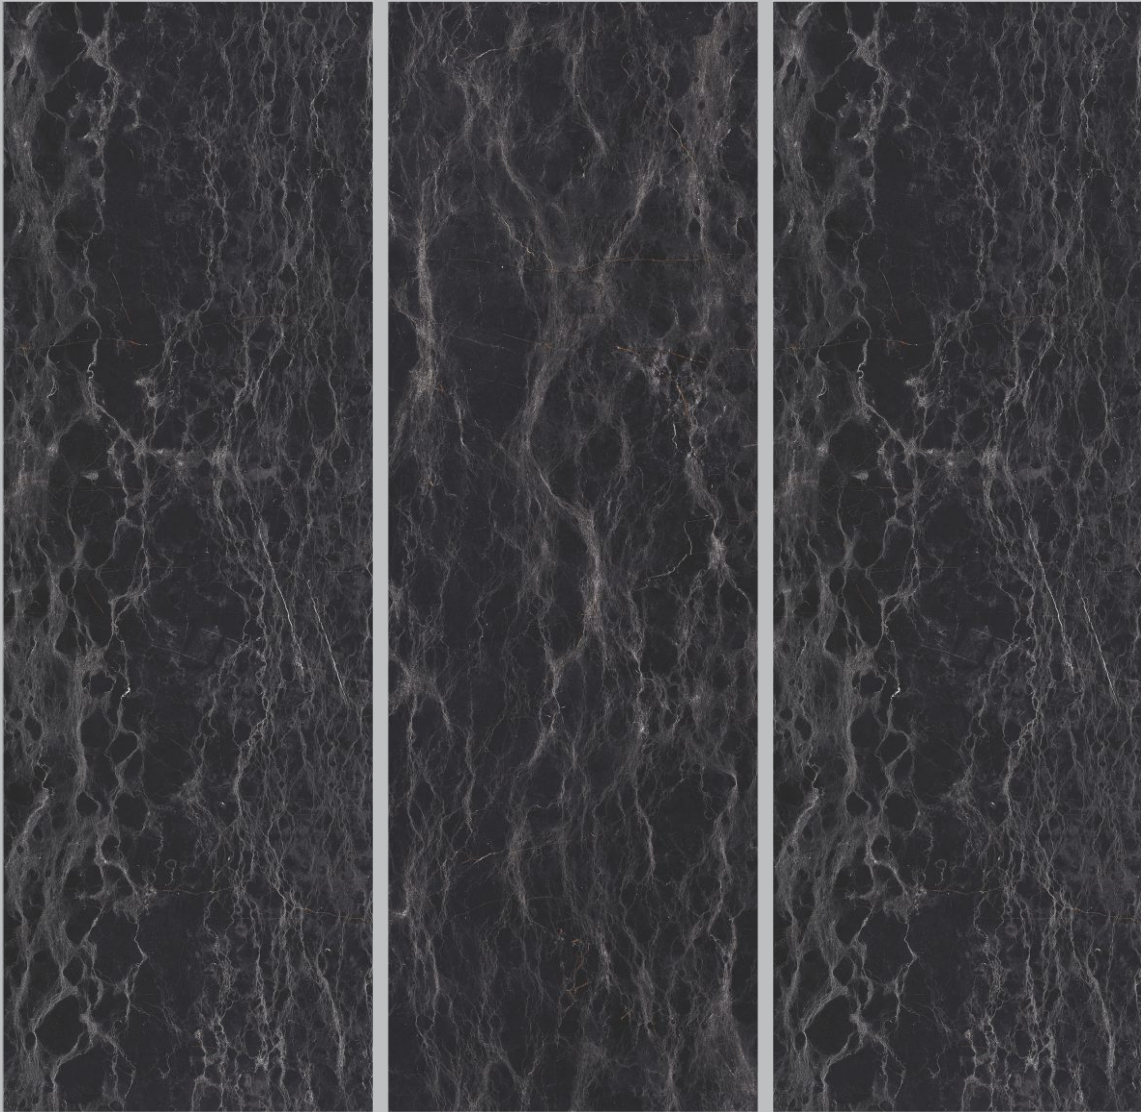

BRILLO HIGH GLOSS SURFACE

BARDILIO NERO

Size	Surface	Random	Thickness	Type
800x2400mm	High Gloss	2	15mm	Black Body