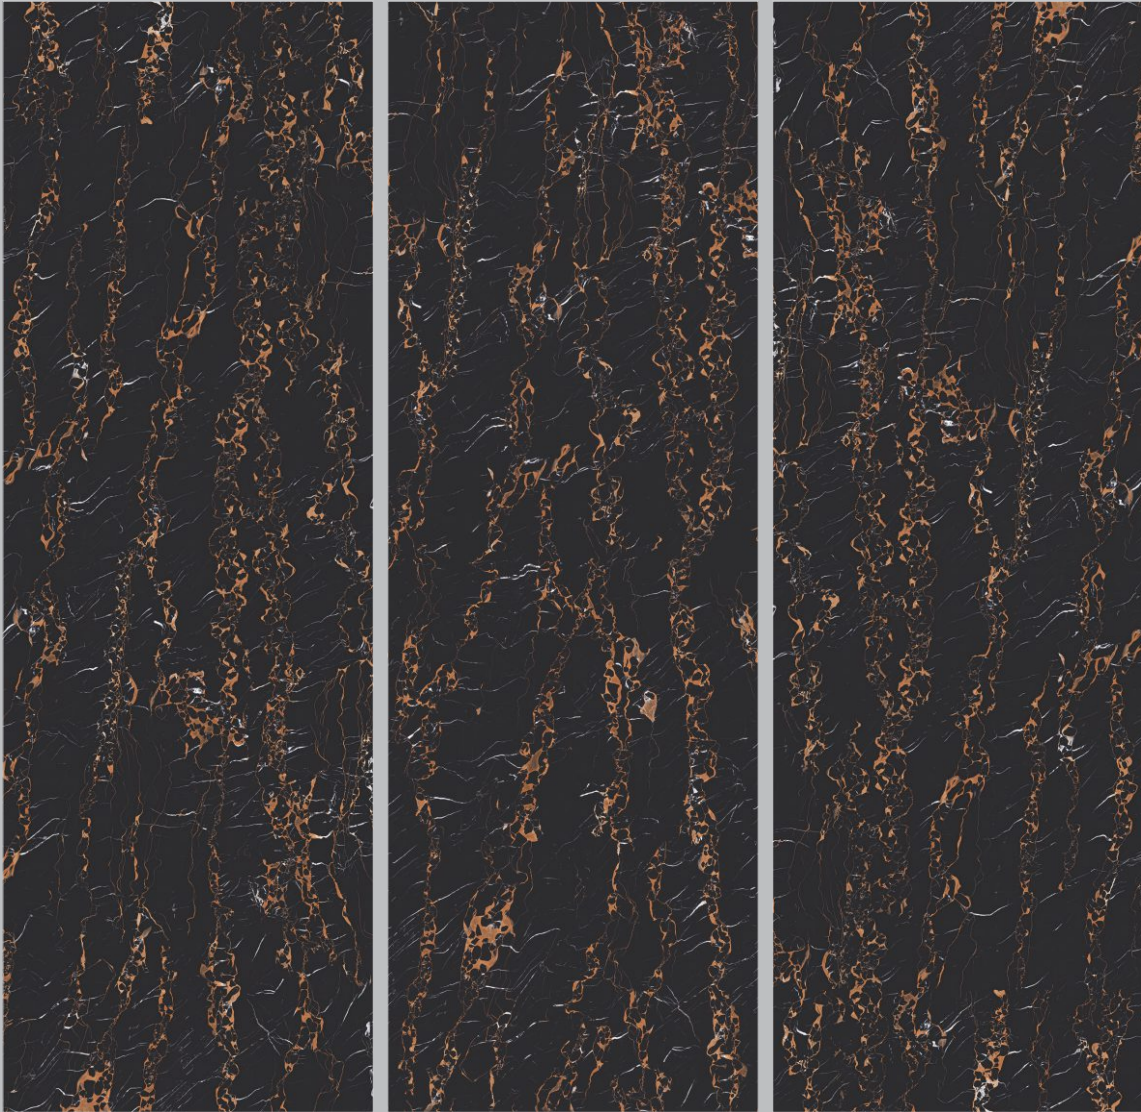

BRILLO HIGH GLOSS SURFACE

GOLDEN PORTORO

Size	Surface	Random	Thickness	Type
800x2400mm	High Gloss	2	15mm	Black Body