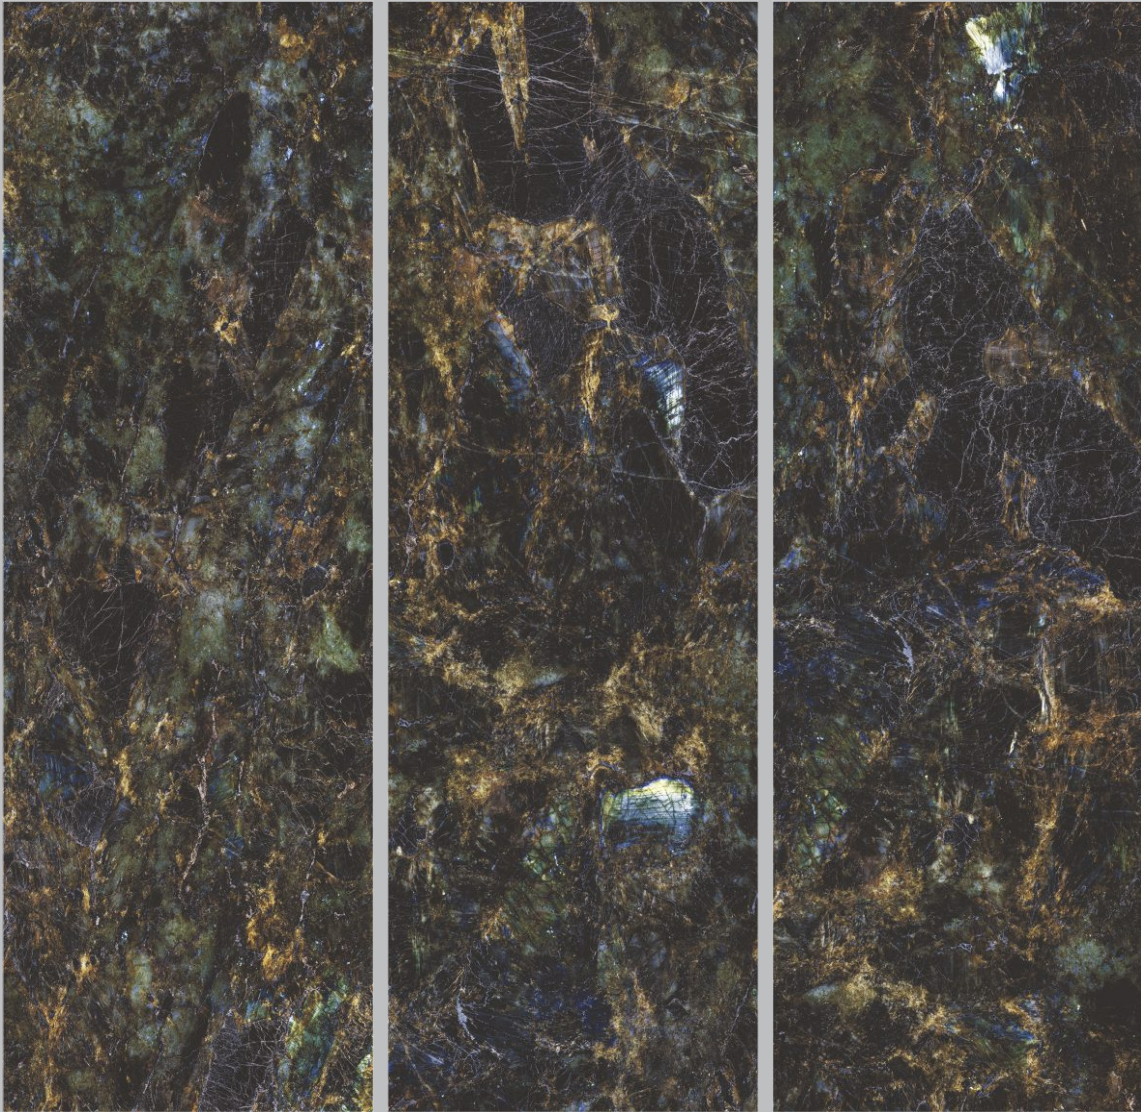

BRILLO HIGH GLOSS SURFACE

GOLDEN PORTORO

Size	Surface	Random	Thickness	Type
800x2400mm	High Gloss	2	15mm	Black Body

BRILLO HIGH GLOSS SURFACE

LABRADORITE

Size	Surface	Random	Thickness	Type
800x2400mm	High Gloss	3	15mm	Black Body